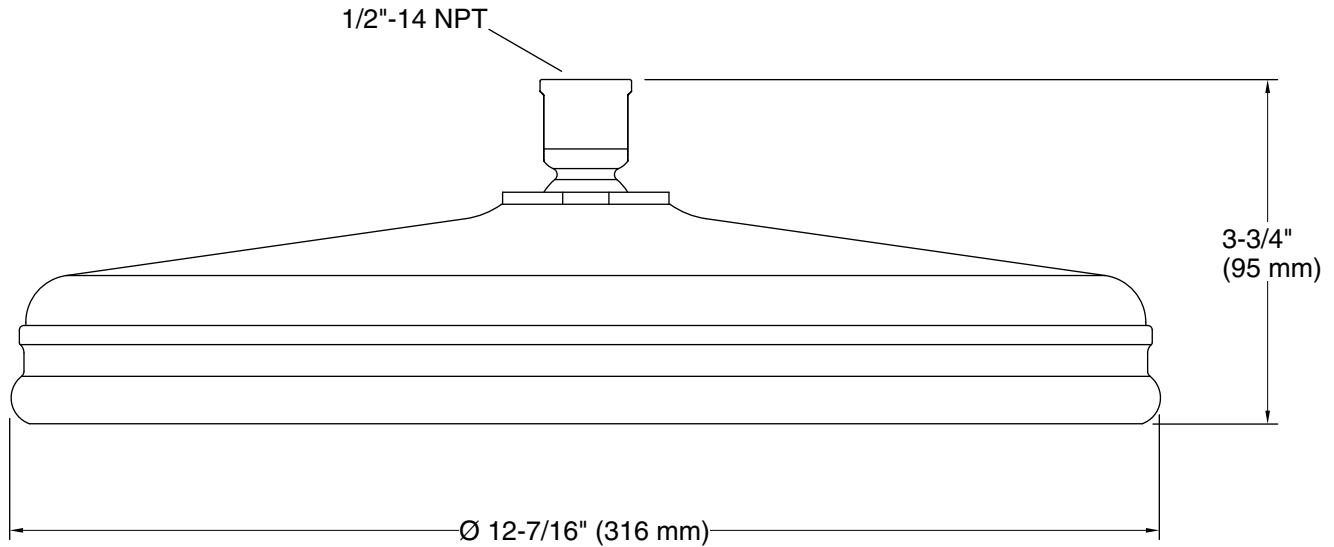

THE BOLD LOOK
OF **KOHLER**®

Technical Information

All product dimensions are nominal.

Showerhead/Body Spray:

Rated maximum flow: 2.5 gal/min (9.5 l/min)

Notes

Install this product according to the installation instructions.